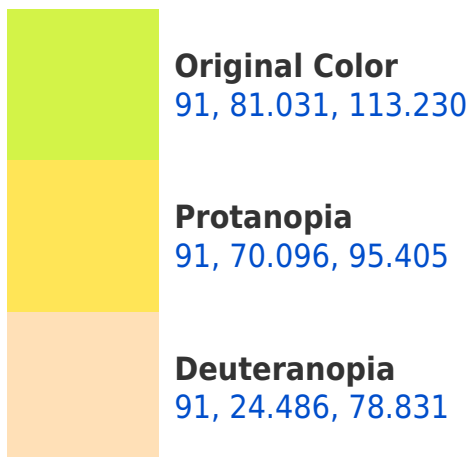

# Black Background

This preview shows how the CIELCh color 91, 81.031, 113.230 looks on a black background.

## Background

This preview shows how black text looks on a background with the CIELCh color 91, 81.031, 113.230.

This preview shows how white text looks on a background with the CIELCh color 91, 81.031, 113.230.

## Dichromacy

**Tritanopia**  
91, 9.384, 295.158

# Trichromacy

**Original Color**  
91, 81.031, 113.230

**Protanomaly**  
91, 72.982, 102.585

**Deuteranomaly**  
91, 44.796, 102.360

**Tritanomaly**  
90, 26.536, 117.133