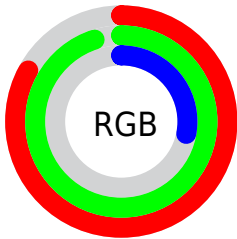

Distribution

Red (83%)

Green (95%)

Blue (28%)