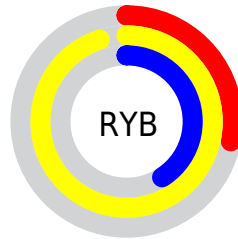

## Conversions Part 2

Format	Color
<a href="#">RYB</a>	<a href="#">72, 243, 104</a>
Decimal	<a href="#">13890376</a>
CIELab	<a href="#">91.00, -31.96, 74.46</a>
CIElCh	<a href="#">91, 81.031, 113.230</a>
Yxy	<a href="#">78.4833, 0.3837, 0.5007</a>
Android (android.graphics.Color)	<a href="#">4292080456 (0xFFD3F348)</a>
YUV	<a href="#">213.9380, -69.9754, -2.5766</a>
Hunter-Lab	<a href="#">88.5908, -33.8631, 49.8828</a>

# Details

The CIELCh color **91, 81.031, 113.230** is a light color, and the websafe version is hex **CCFF66**. The color can be described as light washed yellow. A complement of this color would be **44, 99.088, 305.107**, and the grayscale version is **86, 0.010, 296.813**.

A 20% lighter version of the original color is **98, 61.322, 105.484**, and **71, 78.450, 113.707** is the 20% darker color. If you saturate the color by 10%, you get **91, 88.353, 113.192**, and if you desaturate by 10%, it is **91, 71.788, 113.549**.

# Distribution

Red (83%)

Green (95%)

Blue (28%)

Red (28%)

Yellow (95%)

Blue (41%)

Cyan (13%)