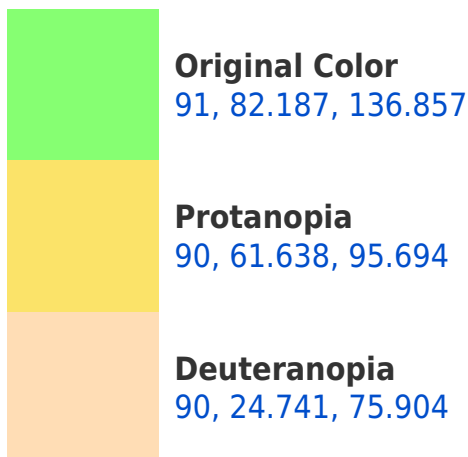

# Black Background

This preview shows how the CIELCh color 91, 82.726, 136.848 looks on a black background.

## **Background**

This preview shows how black text looks on a background with the CIELCh color 91, 82.726, 136.848.

This preview shows how white text looks on a background with the CIELCh color 91, 82.726, 136.848.

## Dichromacy

**Tritanopia**  
90, 22.002, 222.045

# Trichromacy

**Original Color**  
91, 82.187, 136.857

**Protanomaly**  
89, 64.689, 115.523

**Deuteranomaly**  
89, 39.745, 119.471

**Tritanomaly**  
90, 35.949, 161.846