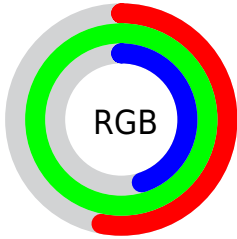

Distribution

- Red (53%)
- Green (100%)
- Blue (45%)