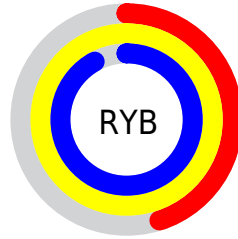

- Red (45%)
- Yellow (100%)
- Blue (92%)