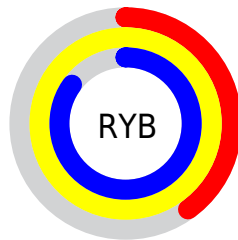

- Red (40%)
- Yellow (100%)
- Blue (85%)