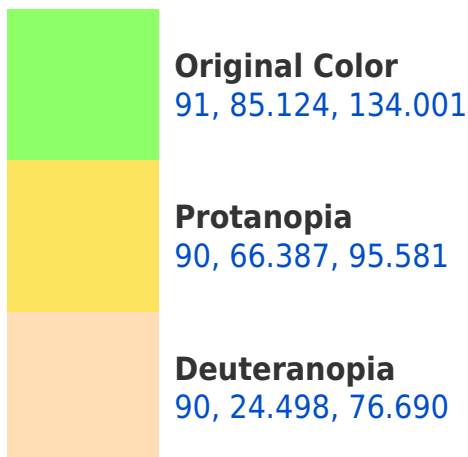

# Black Background

This preview shows how the CIELCh color 91, 85.124, 134.001 looks on a black background.

## Background

This preview shows how black text looks on a background with the CIELCh color 91, 85.124, 134.001.

This preview shows how white text looks on a background with the CIELCh color 91, 85.124, 134.001.

## Dichromacy

**Tritanopia**  
91, 20.972, 223.346

# Trichromacy

**Original Color**  
91, 85.124, 134.001

**Protanomaly**  
90, 69.057, 113.552

**Deuteranomaly**  
90, 41.970, 117.594

**Tritanomaly**  
90, 36.133, 158.020