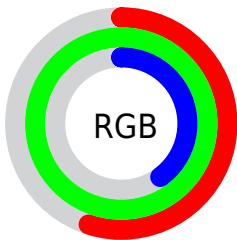

Distribution

- Red (55%)
- Green (100%)
- Blue (40%)