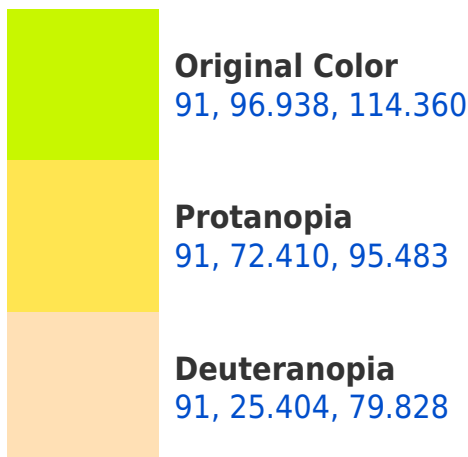

## Background

This preview shows how black text looks on a background with the CIELCh color 91, 96.938, 114.360.

This preview shows how white text looks on a background with the CIELCh color 91, 96.938, 114.360.

## Dichromacy

**Tritanopia**  
91, 9.770, 272.610

# Trichromacy

**Original Color**  
91, 96.938, 114.360

**Protanomaly**  
90, 83.092, 103.462

**Deuteranomaly**  
90, 58.331, 104.167

**Tritanomaly**  
90, 40.656, 119.133

# Monochromacy

**Original Color**  
91, 96.938, 114.360

**Achromatopsia**  
82, 0.010, 296.813

**Achromatomaly**  
84, 46.068, 114.838