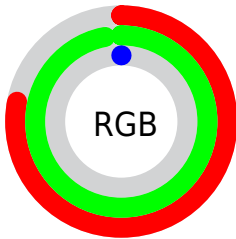

Distribution

Red (78%)

Green (97%)

Blue (0%)