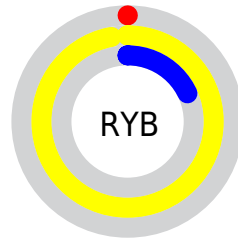

Red (0%)

Yellow (97%)

Blue (18%)