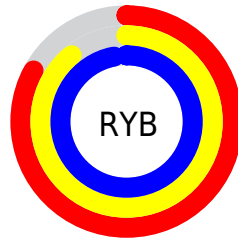

- Red (83%)
- Yellow (89%)
- Blue (97%)