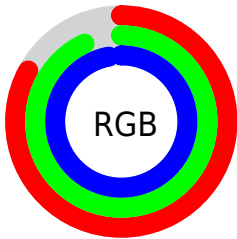

Distribution

- Red (83%)
- Green (93%)
- Blue (97%)