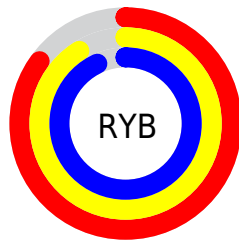

- Red (85%)
- Yellow (91%)
- Blue (93%)