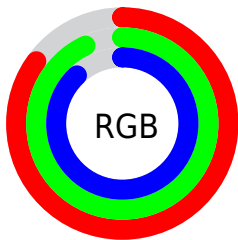

Distribution

- Red (85%)
- Green (93%)
- Blue (88%)