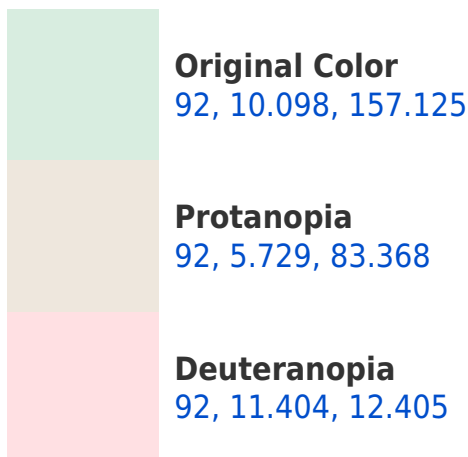

# Black Background

This preview shows how the CIELCh color 92, 10.098, 157.125 looks on a black background.

## Background

This preview shows how black text looks on a background with the CIELCh color 92, 10.098, 157.125.

This preview shows how white text looks on a background with the CIELCh color 92, 10.098, 157.125.

## Dichromacy

**Tritanopia**  
92, 10.551, 268.308

# Trichromacy

**Original Color**  
92, 10.098, 157.125

**Protanomaly**  
92, 5.779, 120.500

**Deuteranomaly**  
92, 4.594, 39.217

**Tritanomaly**  
92, 6.529, 232.923