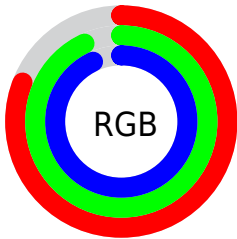

Distribution

Red (81%)

Green (93%)

Blue (93%)