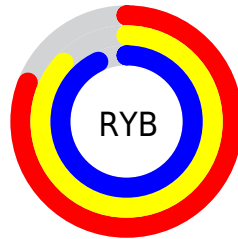

# Details

The CIELCh color **92, 10.658, 195.961** is a light color, and the websafe version is hex **CCFFFF**. A complement of this color would be **86, 11.532, 17.632**, and the grayscale version is **91, 0.011, 296.813**.

A 20% lighter version of the original color is **100, 0.012, 296.813**, and **72, 10.756, 195.662** is the 20% darker color. If you saturate the color by 10%, you get **91, 18.309, 195.324**, and if you desaturate by 10%, it is **94, 2.526, 196.767**.

# Distribution

Red (81%)

Green (93%)

Blue (93%)

Red (81%)

Yellow (87%)

Blue (93%)

Cyan (13%)