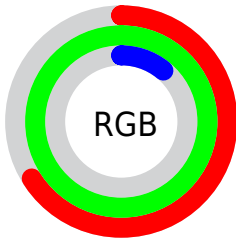

Distribution

- Red (66%)
- Green (100%)
- Blue (11%)