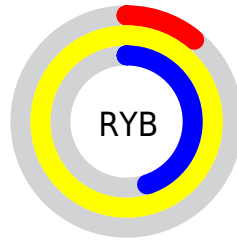

- Red (11%)
- Yellow (100%)
- Blue (45%)