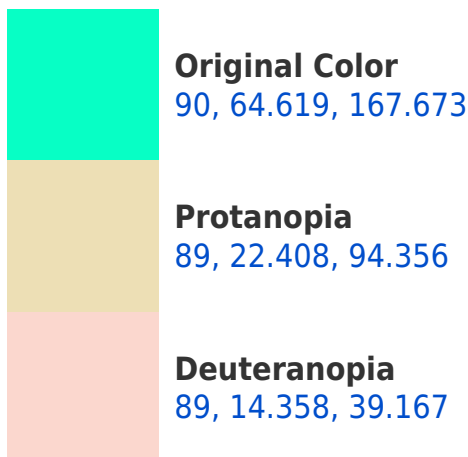

# Black Background

This preview shows how the CIELCh color 90, 65.100, 167.359 looks on a black background.

## **Background**

This preview shows how black text looks on a background with the CIELCh color 90, 65.100, 167.359.

This preview shows how white text looks on a background with the CIELCh color 90, 65.100, 167.359.

## Dichromacy

**Tritanopia**  
89, 30.785, 212.426

# Trichromacy

**Original Color**  
90, 64.619, 167.673

**Protanomaly**  
87, 38.067, 155.853

**Deuteranomaly**  
86, 27.629, 166.701

**Tritanomaly**  
89, 43.235, 188.963