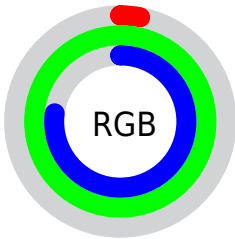

Distribution

- Red (3%)
- Green (100%)
- Blue (77%)