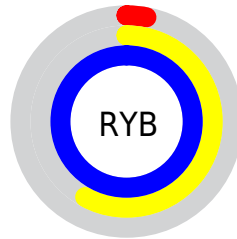

- Red (3%)
- Yellow (58%)
- Blue (100%)