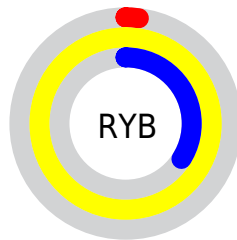

- Red (2%)
- Yellow (100%)
- Blue (34%)