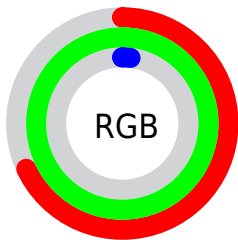

Distribution

- Red (68%)
- Green (100%)
- Blue (2%)