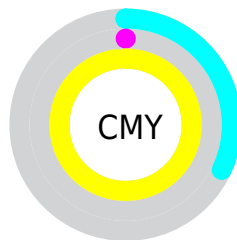

A 20% lighter version of the original color is **96, 76.515, 110.804**, and **72, 88.305, 125.782** is the 20% darker color. If you saturate the color by 10%, you get **92, 103.385, 121.598**, and if you desaturate by 10%, it is **92, 99.207, 120.356**.

# Distribution

- Red (68%)
- Green (100%)
- Blue (2%)

- Red (2%)
- Yellow (100%)
- Blue (34%)

- Cyan (32%)
- Magenta (0%)
- Yellow (98%)
- Black (0%)

- Cyan (32%)
- Magenta (0%)
- Yellow (98%)

# Brightness & Saturation Gradients

These gradients show how the CIELCh color 92, 103.033, 121.435 changes by changing the brightness by 10 percent. The first figure shows a shift by +10% for each color and the second figure -10%.