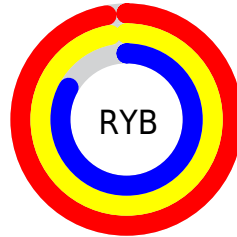

- Red (97%)
- Yellow (97%)
- Blue (83%)