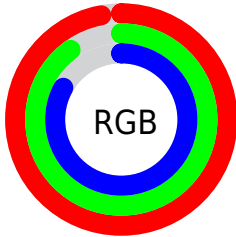

Distribution

- Red (97%)
- Green (90%)
- Blue (83%)