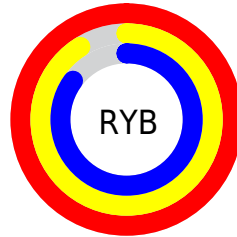

Red (100%)

Yellow (91%)

Blue (85%)