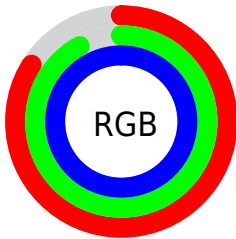

Distribution

- Red (84%)
- Green (92%)
- Blue (100%)