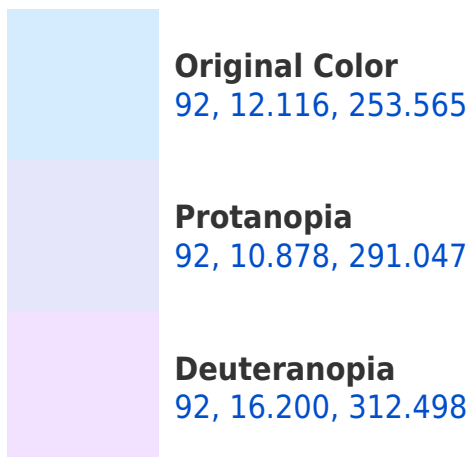

Color Blindness Simulation

Color vision deficiency is a very complex topic, and I could not describe the different causes any better than Wikipedia does, so if you want to learn more, you should check out their [article about color blindness](#).

Dichromacy