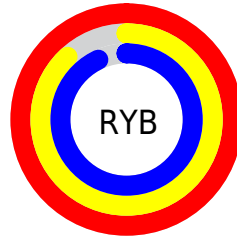

# Details

The CIELCh color **92, 13.007, 349.317** is a light color, and the websafe version is hex **FFCCCC**. A complement of this color would be **98, 12.709, 167.165**, and the grayscale version is **93, 0.011, 296.813**.

A 20% lighter version of the original color is **100, 0.012, 296.813**, and **72, 12.760, 349.891** is the 20% darker color. If you saturate the color by 10%, you get **86, 24.003, 350.368**, and if you desaturate by 10%, it is **99, 2.265, 348.180**.

# Distribution

Red (100%)

Green (88%)

Blue (93%)

Red (100%)

Yellow (88%)

Blue (93%)

Cyan (0%)