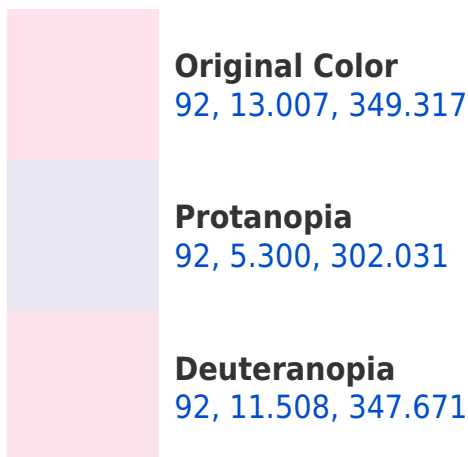

Color Blindness Simulation

Color vision deficiency is a very complex topic, and I could not describe the different causes any better than Wikipedia does, so if you want to learn more, you should check out their [article about color blindness](#).

Dichromacy