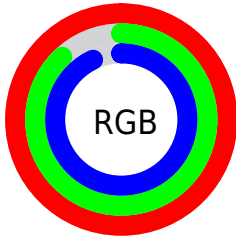

Distribution

Red (100%)

Green (88%)

Blue (93%)