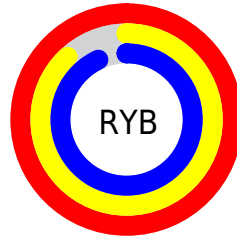

# Details

The CIELCh color `92, 13.007, 349.317` is a light color, and the websafe version is hex `FFCCCC`. A complement of this color would be `98, 12.709, 167.165`, and the grayscale version is `93, 0.011, 296.813`.

A 20% lighter version of the original color is `100, 0.012, 296.813`, and `72, 12.760, 349.891` is the 20% darker color. If you saturate the color by 10%, you get `86, 24.003, 350.368`, and if you desaturate by 10%, it is `99, 2.265, 348.180`.

# Distribution

Red (100%)

Green (88%)

Blue (93%)

Red (100%)

Yellow (88%)

Blue (93%)

Cyan (0%)