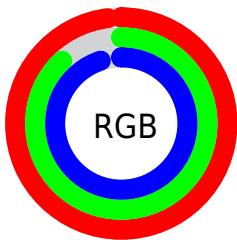

Distribution

Red (98%)

Green (88%)

Blue (95%)