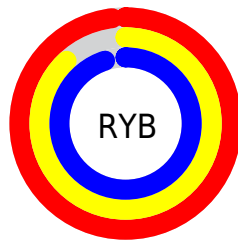

## Conversions Part 2

<b>Format</b>	<b>Color</b>
<a href="#">RYB</a>	<a href="#">251, 225, 242</a>
Decimal	<a href="#">16507378</a>
CIELab	<a href="#">92.00, 11.76, -5.01</a>
CIElCh	<a href="#">92, 12.785, 336.931</a>
Yxy	<a href="#">80.7044, 0.3198, 0.3122</a>
Android (android.graphics.Color)	<a href="#">4294697458</a> (0xFFFFBE1F2)
YUV	<a href="#">234.7120, 3.5930, 14.2846</a>
Hunter-Lab	<a href="#">89.8356, 7.0497, 0.0821</a>

# Details

The CIELCh color `92, 12.785, 336.931` is a light color, and the websafe version is hex `FFCCCC`. A complement of this color would be `96, 12.696, 155.479`, and the grayscale version is `93, 0.011, 296.813`.

A 20% lighter version of the original color is `100, 0.012, 296.813`, and `72, 12.518, 336.514` is the 20% darker color. If you saturate the color by 10%, you get `86, 25.287, 337.727`, and if you desaturate by 10%, it is `98, 0.448, 335.307`.

# Distribution

Red (98%)

Green (88%)

Blue (95%)

Red (98%)

Yellow (88%)

Blue (95%)

Cyan (0%)