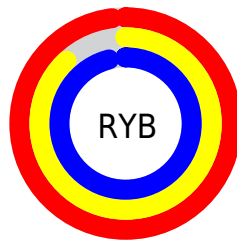

# Details

The CIELCh color **92, 13.422, 329.953** is a light color, and the websafe version is hex **FFFFFF**. A complement of this color would be **96, 13.383, 148.799**, and the grayscale version is **93, 0.011, 296.813**.

A 20% lighter version of the original color is **100, 0.012, 296.813**, and **72, 13.211, 329.056** is the 20% darker color. If you saturate the color by 10%, you get **86, 27.478, 330.596**, and if you desaturate by 10%, it is **98, 0.498, 150.082**.

# Distribution

Red (98%)

Green (88%)

Blue (96%)

Red (98%)

Yellow (88%)

Blue (96%)

Cyan (0%)