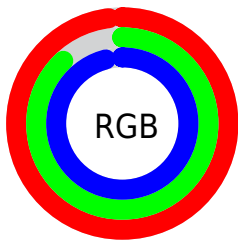

Distribution

Red (98%)

Green (88%)

Blue (96%)