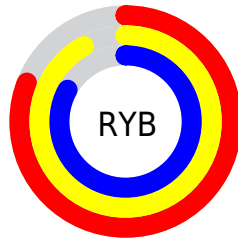

- Red (81%)
- Yellow (92%)
- Blue (83%)