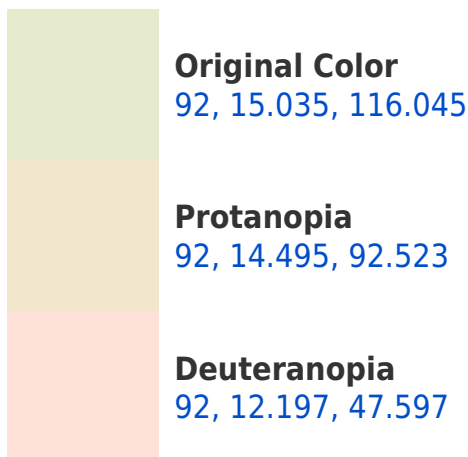

## Background

This preview shows how black text looks on a background with the CIELCh color 92, 15.035, 116.045.

This preview shows how white text looks on a background with the CIELCh color 92, 15.035, 116.045.

## Dichromacy

**Tritanopia**  
92, 9.672, 305.460

# Trichromacy

**Original Color**  
92, 15.035, 116.045

**Protanomaly**  
92, 14.069, 99.896

**Deuteranomaly**  
92, 10.795, 73.678

**Tritanomaly**  
92, 1.197, 353.371