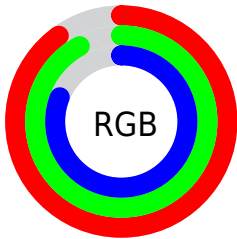

Distribution

- Red (90%)
- Green (92%)
- Blue (81%)