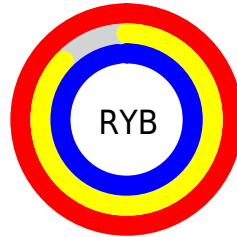

# Details

The CIELCh color **92, 18.213, 330.686** is a light color, and the websafe version is hex **FFCCFF**. A complement of this color would be **97, 18.055, 148.679**, and the grayscale version is **93, 0.011, 296.813**.

A 20% lighter version of the original color is **100, 0.012, 296.813**, and **72, 18.227, 330.143** is the 20% darker color. If you saturate the color by 10%, you get **86, 32.402, 330.914**, and if you desaturate by 10%, it is **98, 3.893, 329.578**.

# Distribution

Red (100%)

Green (87%)

Blue (98%)

Red (100%)

Yellow (87%)

Blue (98%)

Cyan (0%)

Magenta (13%)

Yellow (2%)

Black (0%)

Cyan (0%)

Magenta (13%)

Yellow (2%)