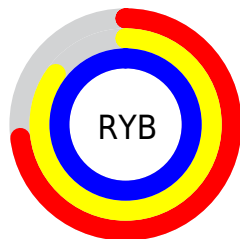

- Red (73%)
- Yellow (85%)
- Blue (100%)