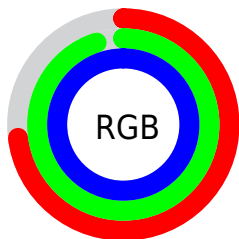

Distribution

- Red (73%)
- Green (95%)
- Blue (100%)