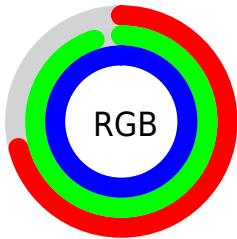

Distribution

- Red (71%)
- Green (95%)
- Blue (100%)