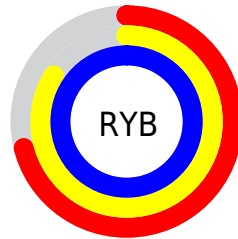

- Red (71%)
- Yellow (84%)
- Blue (100%)