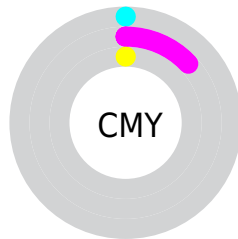

A 20% lighter version of the original color is `100, 0.012, 296.813`, and `72, 20.366, 325.283` is the 20% darker color. If you saturate the color by 10%, you get `86, 36.687, 325.700`, and if you desaturate by 10%, it is `98, 4.667, 324.539`.

# Distribution

- Red (100%)
- Green (87%)
- Blue (100%)

- Red (100%)
- Yellow (87%)
- Blue (100%)

- Cyan (0%)
- Magenta (13%)
- Yellow (0%)
- Black (0%)

- Cyan (0%)
- Magenta (13%)
- Yellow (0%)

# Brightness & Saturation Gradients

These gradients show how the CIELCh color 92, 20.651, 325.143 changes by changing the brightness by 10 percent. The first figure shows a shift by +10% for each color and the second figure -10%.