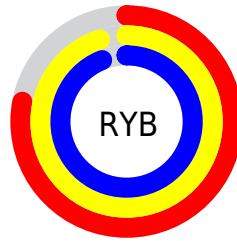

- Red (78%)
- Yellow (95%)
- Blue (94%)