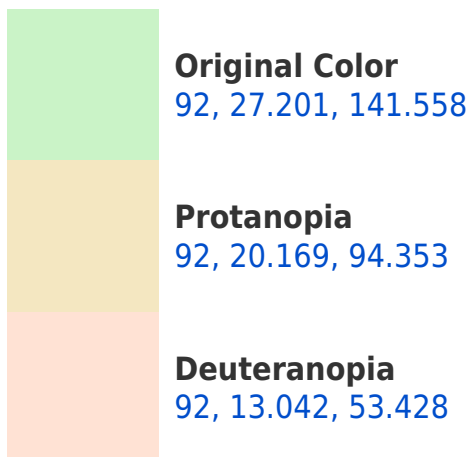

Color Blindness Simulation

Color vision deficiency is a very complex topic, and I could not describe the different causes any better than Wikipedia does, so if you want to learn more, you should check out their [article about color blindness](#).

Dichromacy