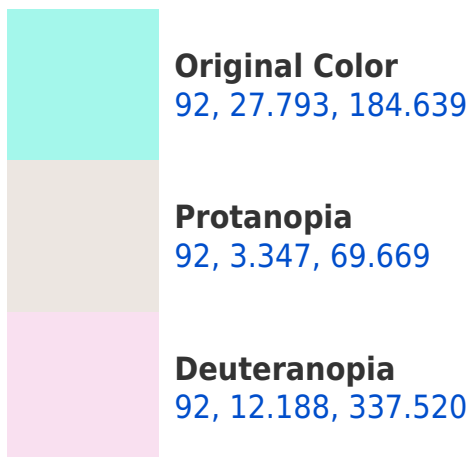

## Background

This preview shows how black text looks on a background with the CIELCh color 92, 27.793, 184.639.

This preview shows how white text looks on a background with the CIELCh color 92, 27.793, 184.639.

## Dichromacy

**Tritanopia**  
92, 17.988, 224.193

# Trichromacy

**Original Color**  
92, 27.793, 184.639

**Protanomaly**  
91, 9.841, 177.160

**Deuteranomaly**  
91, 5.761, 225.956

**Tritanomaly**  
92, 20.481, 205.453

# Monochromacy

**Original Color**  
92, 27.793, 184.639

**Achromatopsia**  
88, 0.010, 296.813

**Achromatomaly**  
89, 11.130, 185.138