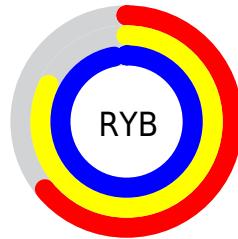

## Conversions Part 2

<b>Format</b>	<b>Color</b>
<a href="#">RYB</a>	<a href="#">164, 209, 247</a>
Decimal	<a href="#">10811371</a>
CIELab	<a href="#">92.00, -27.70, -2.25</a>
CIELCh	<a href="#">92, 27.793, 184.639</a>
Yxy	<a href="#">80.7044, 0.2708, 0.3425</a>
Android (android.graphics.Color)	<a href="#">4289001451 (0xFFA4F7EB)</a>
YUV	<a href="#">220.8150, 6.9932, -49.8268</a>
Hunter-Lab	<a href="#">89.8356, -30.4207, 2.7643</a>

# Details

The CIELCh color **92, 27.793, 184.639** is a light color, and the websafe version is hex **99FFFF**. A complement of this color would be **76, 32.874, 11.381**, and the grayscale version is **88, 0.010, 296.813**.

A 20% lighter version of the original color is **98, 11.478, 198.739**, and **72, 27.797, 184.702** is the 20% darker color. If you saturate the color by 10%, you get **91, 34.833, 183.668**, and if you desaturate by 10%, it is **93, 20.065, 185.561**.

# Distribution

- Red (64%)
- Green (97%)
- Blue (92%)

- Red (64%)
- Yellow (82%)
- Blue (97%)

- Cyan (34%)
- Magenta (0%)
- Yellow (5%)
- Black (3%)

- Cyan (36%)
- Magenta (3%)
- Yellow (8%)