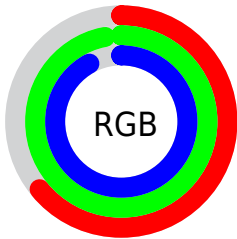

Distribution

- Red (64%)
- Green (97%)
- Blue (92%)