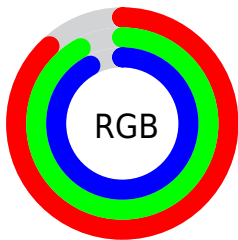

Distribution

Red (88%)

Green (92%)

Blue (92%)