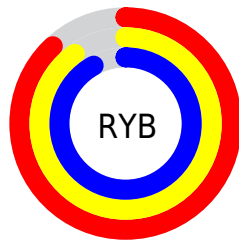

# Details

The CIELCh color **92, 3.535, 207.767** is a light color, and the websafe version is hex FFFFFFFF. A complement of this color would be **90, 3.643, 27.623**, and the grayscale version is **92, 0.011, 296.813**.

A 20% lighter version of the original color is **100, 0.012, 296.813**, and **72, 3.349, 208.654** is the 20% darker color. If you saturate the color by 10%, you get **90, 10.797, 207.440**, and if you desaturate by 10%, it is **94, 4.106, 27.648**.

# Distribution

Red (88%)

Green (92%)

Blue (92%)

Red (88%)

Yellow (90%)

Blue (92%)

Cyan (5%)