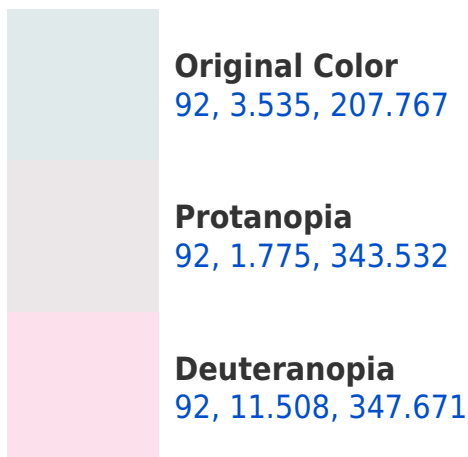

## **Background**

This preview shows how black text looks on a background with the CIELCh color 92, 3.535, 207.767.

This preview shows how white text looks on a background with the CIELCh color 92, 3.535, 207.767.

## Dichromacy

**Tritanopia**  
92, 9.498, 278.458

# Trichromacy

**Original Color**  
92, 3.535, 207.767

**Protanomaly**  
92, 1.097, 271.529

**Deuteranomaly**  
92, 6.511, 340.374

**Tritanomaly**  
92, 6.744, 266.556

# Monochromacy

**Original Color**  
92, 3.535, 207.767

**Achromatopsia**  
92, 0.011, 296.813

**Achromatomaly**  
92, 1.414, 199.745