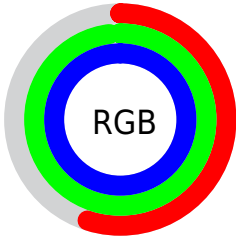

Distribution

- Red (55%)
- Green (98%)
- Blue (100%)