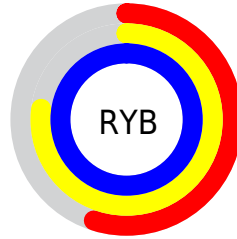

- Red (55%)
- Yellow (77%)
- Blue (100%)