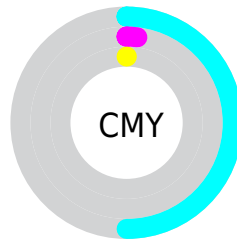

A 20% lighter version of the original color is **96, 21.687, 198.082**, and **72, 35.836, 200.296** is the 20% darker color. If you saturate the color by 10%, you get **91, 40.408, 200.512**, and if you desaturate by 10%, it is **93, 30.267, 200.712**.

# Distribution

- Red (50%)
- Green (98%)
- Blue (100%)

- Red (50%)
- Yellow (75%)
- Blue (100%)

- Cyan (50%)
- Magenta (2%)
- Yellow (0%)
- Black (0%)

- Cyan (50%)
- Magenta (2%)
- Yellow (0%)

# Brightness & Saturation Gradients

These gradients show how the CIELCh color 92, 35.851, 200.561 changes by changing the brightness by 10 percent. The first figure shows a shift by +10% for each color and the second figure -10%.