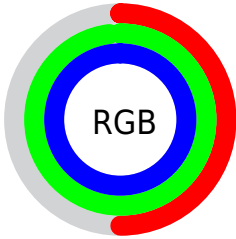

Distribution

- Red (50%)
- Green (98%)
- Blue (100%)