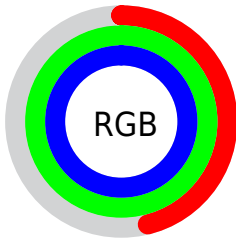

Distribution

- Red (46%)
- Green (99%)
- Blue (100%)