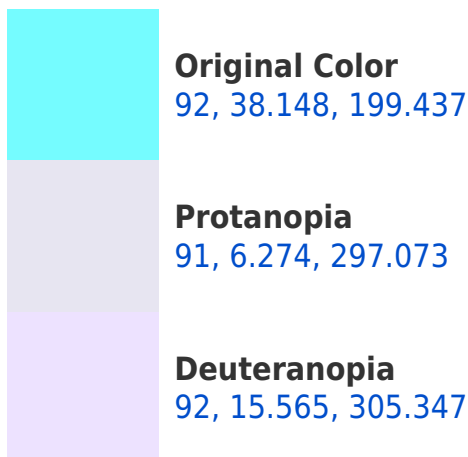

# Black Background

This preview shows how the CIELCh color 92, 38.148, 199.437 looks on a black background.

## **Background**

This preview shows how black text looks on a background with the CIELCh color 92, 38.148, 199.437.

This preview shows how white text looks on a background with the CIELCh color 92, 38.148, 199.437.

## Dichromacy

**Tritanopia**  
92, 21.750, 216.326

# Trichromacy

**Original Color**  
92, 38.148, 199.437

**Protanomaly**  
91, 16.043, 215.490

**Deuteranomaly**  
91, 16.863, 236.892

**Tritanomaly**  
92, 28.054, 207.361