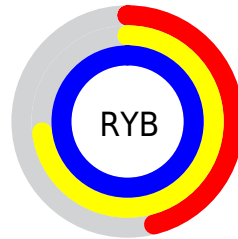

## Conversions Part 2

<b>Format</b>	<b>Color</b>
<b>RYB</b>	117, 185, 255
Decimal	7732479
CIELab	92.00, -35.97, -12.69
CIElCh	92, 38.148, 199.437
Yxy	80.7044, 0.2429, 0.3253
Android (android.graphics.Color)	4285922559 (0xFF75FCFF)
YUV	211.9770, 21.2103, -83.2948
Hunter-Lab	89.8356, -37.4724, -7.7983

# Details

The CIELCh color **92, 38.148, 199.437** is a light color, and the websafe version is hex **66FFFF**. A complement of this color would be **67, 57.586, 27.385**, and the grayscale version is **85, 0.010, 296.813**.

A 20% lighter version of the original color is **95, 24.270, 197.921**, and **72, 38.224, 199.081** is the 20% darker color. If you saturate the color by 10%, you get **91, 42.355, 199.259**, and if you desaturate by 10%, it is **93, 32.894, 199.533**.

# Distribution

- Red (46%)
- Green (99%)
- Blue (100%)

- Red (46%)
- Yellow (73%)
- Blue (100%)

- Cyan (54%)
- Magenta (1%)
- Yellow (0%)
- Black (0%)

- Cyan (54%)
- Magenta (1%)
- Yellow (0%)