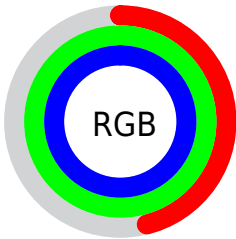

Distribution

- Red (46%)
- Green (99%)
- Blue (100%)