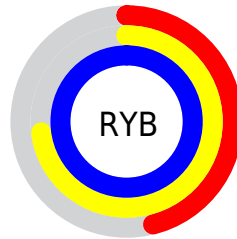

- Red (46%)
- Yellow (73%)
- Blue (100%)