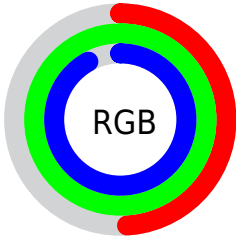

Distribution

- Red (49%)
- Green (99%)
- Blue (92%)