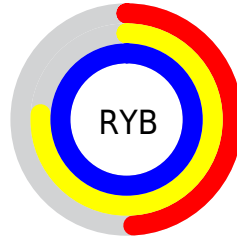

## Conversions Part 2

Format	Color
<a href="#">RYB</a>	<a href="#">126, 195, 253</a>
Decimal	<a href="#">8322538</a>
CIELab	<a href="#">92.00, -39.86, -1.77</a>
CIELCh	<a href="#">92, 39.898, 182.543</a>
Yxy	<a href="#">80.7044, 0.2552, 0.3513</a>
Android (android.graphics.Color)	<a href="#">4286512618</a> ( <a href="#">0xFF7EFDEA</a> )
YUV	<a href="#">212.8610, 10.4215, -76.1771</a>
Hunter-Lab	<a href="#">89.8356, -40.6920, 3.2202</a>

# Details

The CIELCh color **92, 39.898, 182.543** is a light color, and the websafe version is hex **66FFFF**. A complement of this color would be **68, 51.647, 14.203**, and the grayscale version is **85, 0.010, 296.813**.

A 20% lighter version of the original color is **96, 22.269, 198.045**, and **72, 40.122, 182.135** is the 20% darker color. If you saturate the color by 10%, you get **91, 45.620, 181.444**, and if you desaturate by 10%, it is **93, 33.242, 183.564**.

# Distribution

- Red (49%)
- Green (99%)
- Blue (92%)

- Red (49%)
- Yellow (76%)
- Blue (99%)

- Cyan (50%)
- Magenta (0%)
- Yellow (8%)
- Black (1%)

- Cyan (51%)
- Magenta (1%)
- Yellow (8%)