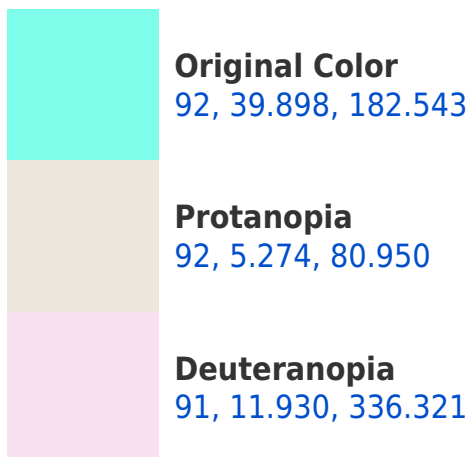

# Black Background

This preview shows how the CIELCh color 92, 39.898, 182.543 looks on a black background.

## **Background**

This preview shows how black text looks on a background with the CIELCh color 92, 39.898, 182.543.

This preview shows how white text looks on a background with the CIELCh color 92, 39.898, 182.543.

## Dichromacy

**Tritanopia**  
92, 20.942, 217.097

# Trichromacy

**Original Color**  
92, 39.898, 182.543

**Protanomaly**  
91, 15.609, 174.864

**Deuteranomaly**  
91, 10.649, 207.202

**Tritanomaly**  
92, 27.001, 198.821