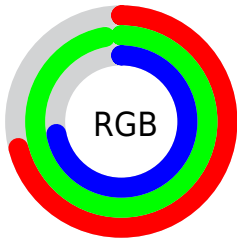

Distribution

- Red (71%)
- Green (97%)
- Blue (72%)