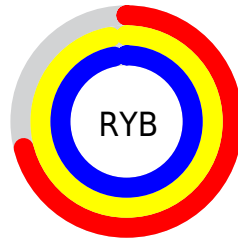

- Red (71%)
- Yellow (97%)
- Blue (97%)