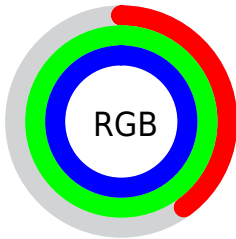

Distribution

- Red (40%)
- Green (100%)
- Blue (100%)