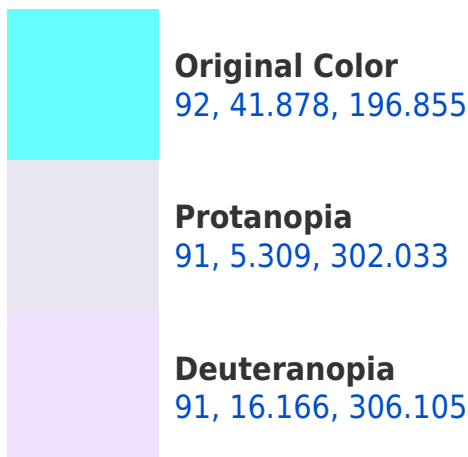

# Black Background

This preview shows how the CIELCh color 92, 41.878, 196.855 looks on a black background.

## Background

This preview shows how black text looks on a background with the CIELCh color 92, 41.878, 196.855.

This preview shows how white text looks on a background with the CIELCh color 92, 41.878, 196.855.

## Dichromacy

**Tritanopia**  
92, 22.730, 214.068

# Trichromacy

**Original Color**  
92, 41.878, 196.855

**Protanomaly**  
91, 17.898, 208.389

**Deuteranomaly**  
91, 18.315, 231.318

**Tritanomaly**  
92, 30.499, 205.436