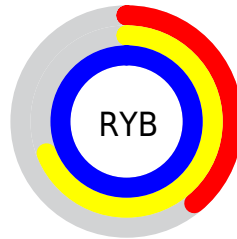

- Red (39%)
- Yellow (69%)
- Blue (100%)