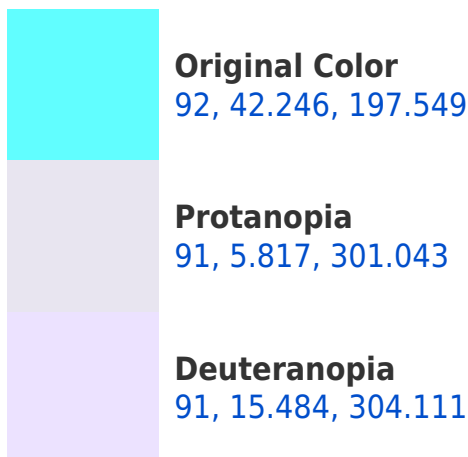

# Black Background

This preview shows how the CIELCh color 92, 42.246, 197.549 looks on a black background.

## **Background**

This preview shows how black text looks on a background with the CIELCh color 92, 42.246, 197.549.

This preview shows how white text looks on a background with the CIELCh color 92, 42.246, 197.549.

## Dichromacy

**Tritanopia**  
92, 22.730, 214.068

# Trichromacy

**Original Color**  
92, 42.246, 197.549

**Protanomaly**  
91, 18.237, 209.861

**Deuteranomaly**  
91, 18.816, 230.317

**Tritanomaly**  
92, 30.736, 205.362