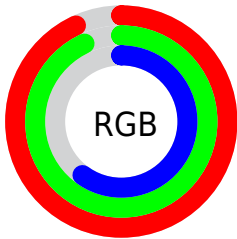

Distribution

Red (93%)

Green (93%)

Blue (60%)