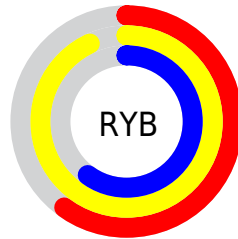

# Details

The CIELCh color **92, 42.543, 106.741** is a light color, and the websafe version is hex **FFFF99**. A complement of this color would be **66, 46.545, 294.802**, and the grayscale version is **90, 0.011, 296.813**.

A 20% lighter version of the original color is **99, 23.732, 108.378**, and **72, 42.229, 106.575** is the 20% darker color. If you saturate the color by 10%, you get **92, 53.890, 105.820**, and if you desaturate by 10%, it is **92, 30.781, 107.705**.

# Distribution

Red (93%)

Green (93%)

Blue (60%)

Red (60%)

Yellow (93%)

Blue (60%)

Cyan (0%)