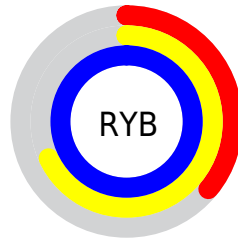

- Red (36%)
- Yellow (68%)
- Blue (100%)