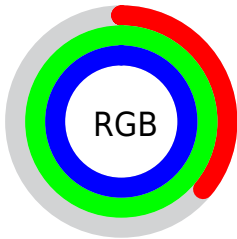

Distribution

- Red (36%)
- Green (100%)
- Blue (100%)