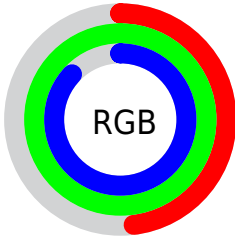

Distribution

- Red (48%)
- Green (100%)
- Blue (87%)