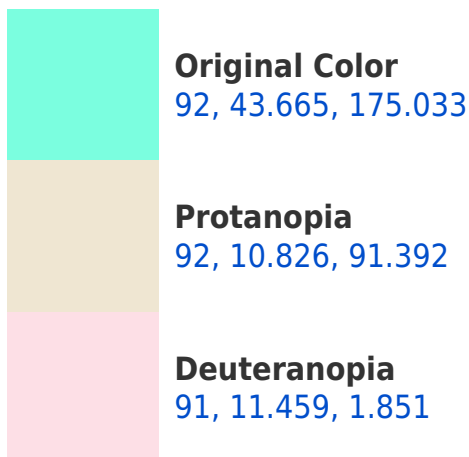

# Black Background

This preview shows how the CIELCh color 92, 43.665, 175.033 looks on a black background.

## Background

This preview shows how black text looks on a background with the CIELCh color 92, 43.665, 175.033.

This preview shows how white text looks on a background with the CIELCh color 92, 43.665, 175.033.

## Dichromacy

**Tritanopia**  
92, 20.942, 217.097

# Trichromacy

**Original Color**  
92, 43.665, 175.033

**Protanomaly**  
91, 19.491, 158.556

**Deuteranomaly**  
91, 10.298, 181.134

**Tritanomaly**  
92, 27.606, 194.404