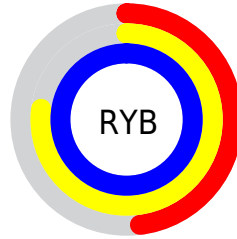

## Conversions Part 2

Format	Color
<a href="#">RYB</a>	<a href="#">123, 197, 254</a>
Decimal	<a href="#">8126175</a>
CIELab	<a href="#">92.00, -43.50, 3.78</a>
CIElCh	<a href="#">92, 43.665, 175.033</a>
Yxy	<a href="#">80.7044, 0.2592, 0.3660</a>
Android (android.graphics.Color)	<a href="#">4286316255</a> ( <a href="#">0xFF7BFEDF</a> )
YUV	<a href="#">211.2970, 5.7696, -77.4365</a>
Hunter-Lab	<a href="#">89.8356, -43.6576, 8.3512</a>

# Details

The CIELCh color **92, 43.665, 175.033** is a light color, and the websafe version is hex **99FFCC**. A complement of this color would be **68, 53.273, 7.871**, and the grayscale version is **85, 0.010, 296.813**.

A 20% lighter version of the original color is **95, 23.133, 197.991**, and **72, 43.871, 174.928** is the 20% darker color. If you saturate the color by 10%, you get **91, 50.061, 173.664**, and if you desaturate by 10%, it is **93, 36.382, 176.273**.

# Distribution

- Red (48%)
- Green (100%)
- Blue (87%)

- Red (48%)
- Yellow (77%)
- Blue (100%)

- Cyan (51%)
- Magenta (0%)
- Yellow (12%)
- Black (0%)

- Cyan (52%)
- Magenta (0%)
- Yellow (12%)