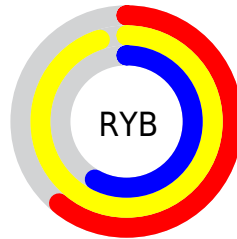

- Red (61%)
- Yellow (95%)
- Blue (58%)