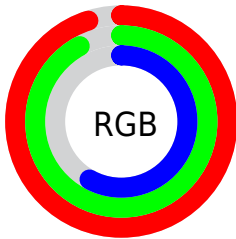

Distribution

- Red (95%)
- Green (92%)
- Blue (58%)