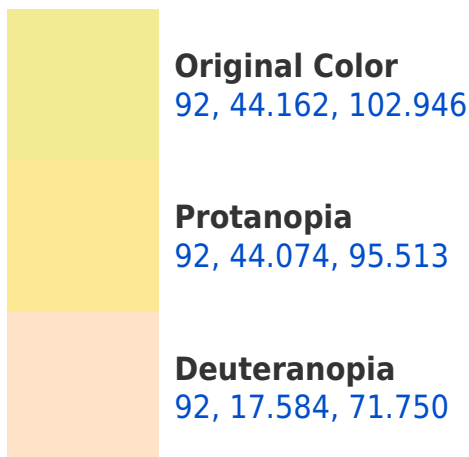

# Black Background

This preview shows how the CIELCh color 92, 44.162, 102.946 looks on a black background.

## Background

This preview shows how black text looks on a background with the CIELCh color 92, 44.162, 102.946.

This preview shows how white text looks on a background with the CIELCh color 92, 44.162, 102.946.

## Dichromacy

**Tritanopia**  
92, 13.922, 338.512

# Trichromacy

**Original Color**  
92, 44.162, 102.946

**Protanomaly**  
92, 44.151, 98.192

**Deuteranomaly**  
92, 26.392, 90.958

**Tritanomaly**  
92, 12.979, 72.046