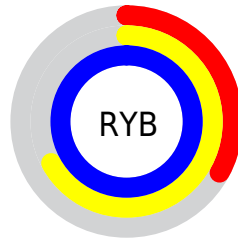

- Red (33%)
- Yellow (67%)
- Blue (100%)