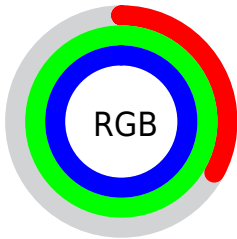

Distribution

- Red (33%)
- Green (100%)
- Blue (100%)