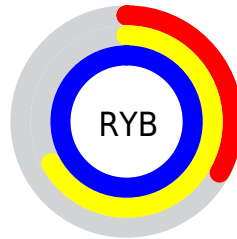

- Red (33%)
- Yellow (67%)
- Blue (100%)