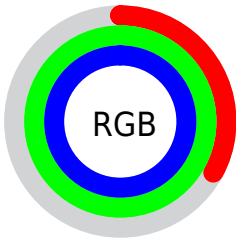

Distribution

- Red (33%)
- Green (100%)
- Blue (100%)