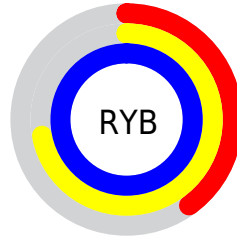

- Red (40%)
- Yellow (72%)
- Blue (100%)