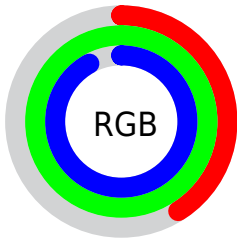

Distribution

- Red (41%)
- Green (100%)
- Blue (92%)