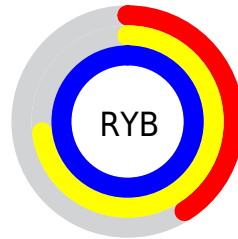

## Conversions Part 2

<b>Format</b>	<b>Color</b>
<a href="#">RYB</a>	<a href="#">104, 185, 255</a>
Decimal	<a href="#">6881258</a>
CIELab	<a href="#">92.00, -45.39, -1.56</a>
CIELCh	<a href="#">92, 45.420, 181.964</a>
Yxy	<a href="#">80.7044, 0.2482, 0.3552</a>
Android (android.graphics.Color)	<a href="#">4285071338</a> ( <a href="#">0xFF68FFEA</a> )
YUV	<a href="#">207.4570, 13.0857, -90.7318</a>
Hunter-Lab	<a href="#">89.8356, -45.1783, 3.4234</a>

# Details

The CIELCh color **92, 45.420, 181.964** is a light color, and the websafe version is hex **66FFFF**. A complement of this color would be **64, 62.013, 17.196**, and the grayscale version is **83, 0.010, 296.813**.

A 20% lighter version of the original color is **95, 27.292, 197.735**, and **72, 45.299, 182.016** is the 20% darker color. If you saturate the color by 10%, you get **91, 49.922, 181.115**, and if you desaturate by 10%, it is **93, 39.416, 183.328**.

# Distribution

- Red (41%)
- Green (100%)
- Blue (92%)

- Red (41%)
- Yellow (73%)
- Blue (100%)

- Cyan (59%)
- Magenta (0%)
- Yellow (8%)
- Black (0%)

- Cyan (59%)
- Magenta (0%)
- Yellow (8%)