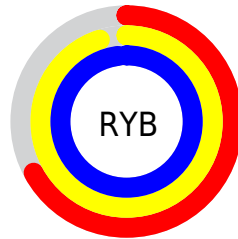

- Red (67%)
- Yellow (95%)
- Blue (98%)