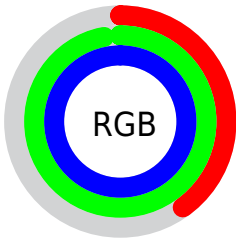

Distribution

- Red (40%)
- Green (97%)
- Blue (100%)