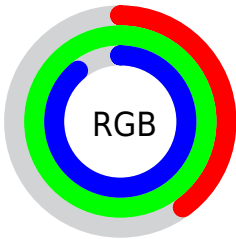

Distribution

- Red (40%)
- Green (100%)
- Blue (89%)