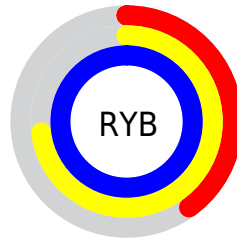

- Red (40%)
- Yellow (73%)
- Blue (100%)