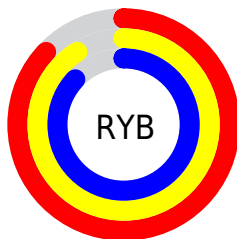

Red (87%)

Yellow (91%)

Blue (87%)