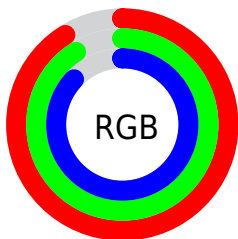

Distribution

Red (91%)

Green (91%)

Blue (87%)