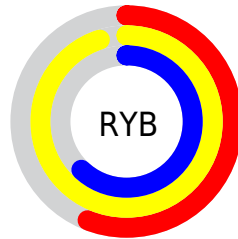

# Details

The CIELCh color **92, 50.117, 113.506** is a light color, and the websafe version is hex **FFFF99**. A complement of this color would be **64, 55.483, 300.556**, and the grayscale version is **90, 0.011, 296.813**.

A 20% lighter version of the original color is **99, 29.230, 107.956**, and **72, 49.945, 113.677** is the 20% darker color. If you saturate the color by 10%, you get **91, 61.387, 112.862**, and if you desaturate by 10%, it is **93, 38.292, 114.219**.

# Distribution

Red (88%)

Green (95%)

Blue (56%)

Red (56%)

Yellow (95%)

Blue (62%)

Cyan (7%)