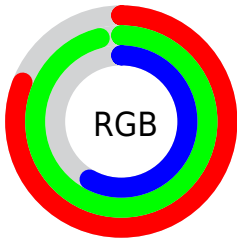

Distribution

Red (81%)

Green (96%)

Blue (58%)