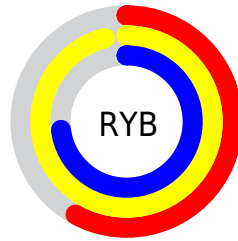

## Conversions Part 2

<b>Format</b>	<b>Color</b>
<a href="#">RYB</a>	<a href="#">149, 245, 187</a>
Decimal	<a href="#">13628821</a>
CIELab	<a href="#">92.00, -27.78, 42.22</a>
CIELCh	<a href="#">92, 50.535, 123.343</a>
Yxy	<a href="#">80.7044, 0.3445, 0.4360</a>
Android (android.graphics.Color)	<a href="#">4291818901 (0xFFCFF595)</a>
YUV	<a href="#">222.6940, -36.3311, -13.7636</a>
Hunter-Lab	<a href="#">89.8356, -30.4855, 36.0685</a>

# Details

The CIELCh color **92, 50.535, 123.343** is a light color, and the websafe version is hex **CCFF99**. A complement of this color would be **68, 54.263, 307.706**, and the grayscale version is **89, 0.011, 296.813**.

A 20% lighter version of the original color is **99, 25.735, 108.225**, and **72, 50.565, 123.607** is the 20% darker color. If you saturate the color by 10%, you get **91, 62.708, 122.890**, and if you desaturate by 10%, it is **93, 37.893, 123.855**.

# Distribution

Red (81%)

Green (96%)

Blue (58%)

Red (58%)

Yellow (96%)

Blue (73%)

Cyan (16%)