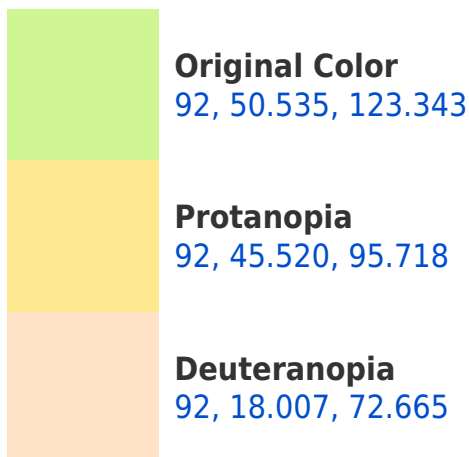

# Black Background

This preview shows how the CIELCh color 92, 50.535, 123.343 looks on a black background.

## Background

This preview shows how black text looks on a background with the CIELCh color 92, 50.535, 123.343.

This preview shows how white text looks on a background with the CIELCh color 92, 50.535, 123.343.

## Dichromacy

**Tritanopia**  
92, 10.080, 267.097

# Trichromacy

**Original Color**  
92, 50.535, 123.343

**Protanomaly**  
92, 45.952, 106.963

**Deuteranomaly**  
92, 27.188, 104.723

**Tritanomaly**  
92, 14.143, 141.585