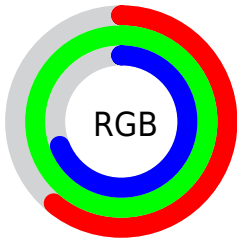

Distribution

- Red (61%)
- Green (99%)
- Blue (69%)