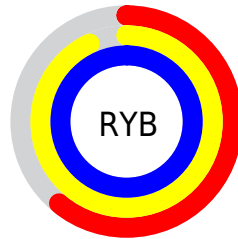

- Red (61%)
- Yellow (93%)
- Blue (99%)