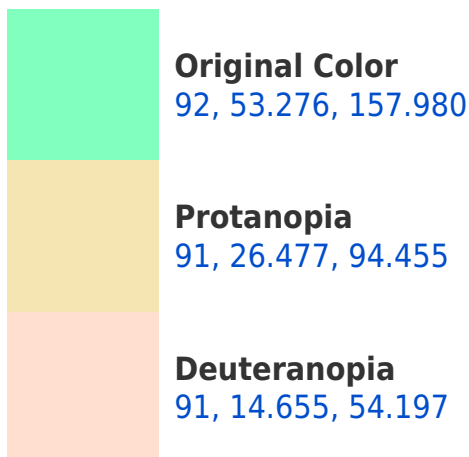

# Black Background

This preview shows how the CIELCh color 92, 53.836, 157.728 looks on a black background.

## **Background**

This preview shows how black text looks on a background with the CIELCh color 92, 53.836, 157.728.

This preview shows how white text looks on a background with the CIELCh color 92, 53.836, 157.728.

## Dichromacy

**Tritanopia**  
92, 21.061, 218.513

# Trichromacy

**Original Color**  
92, 53.276, 157.980

**Protanomaly**  
90, 31.194, 132.644

**Deuteranomaly**  
90, 20.042, 137.082

**Tritanomaly**  
91, 28.993, 182.969