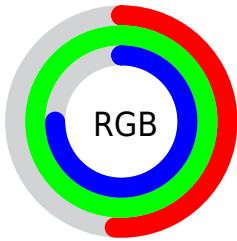

Distribution

- Red (51%)
- Green (100%)
- Blue (75%)