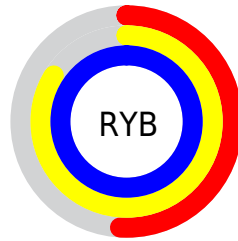

## Conversions Part 2

<b>Format</b>	<b>Color</b>
<a href="#">RYB</a>	<a href="#">129, 213, 255</a>
Decimal	<a href="#">8519615</a>
CIELab	<a href="#">92.00, -49.82, 20.40</a>
CIELCh	<a href="#">92, 53.836, 157.728</a>
Yxy	<a href="#">80.7044, 0.2768, 0.4089</a>
Android (android.graphics.Color)	<a href="#">4286709695 (0xFF81FFBF)</a>
YUV	<a href="#">210.0300, -9.3818, -71.0633</a>
Hunter-Lab	<a href="#">89.8356, -48.6821, 21.9420</a>

# Details

The CIELCh color **92, 53.836, 157.728** is a light color, and the websafe version is hex **66FFCC**. A complement of this color would be **70, 56.012, 348.514**, and the grayscale version is **84, 0.010, 296.813**.

A 20% lighter version of the original color is **96, 22.372, 188.725**, and **72, 53.221, 157.976** is the 20% darker color. If you saturate the color by 10%, you get **91, 62.571, 156.479**, and if you desaturate by 10%, it is **93, 43.125, 159.318**.

# Distribution

- Red (51%)
- Green (100%)
- Blue (75%)

- Red (51%)
- Yellow (84%)
- Blue (100%)

- Cyan (49%)
- Magenta (0%)
- Yellow (25%)
- Black (0%)

- Cyan (49%)
- Magenta (0%)
- Yellow (25%)